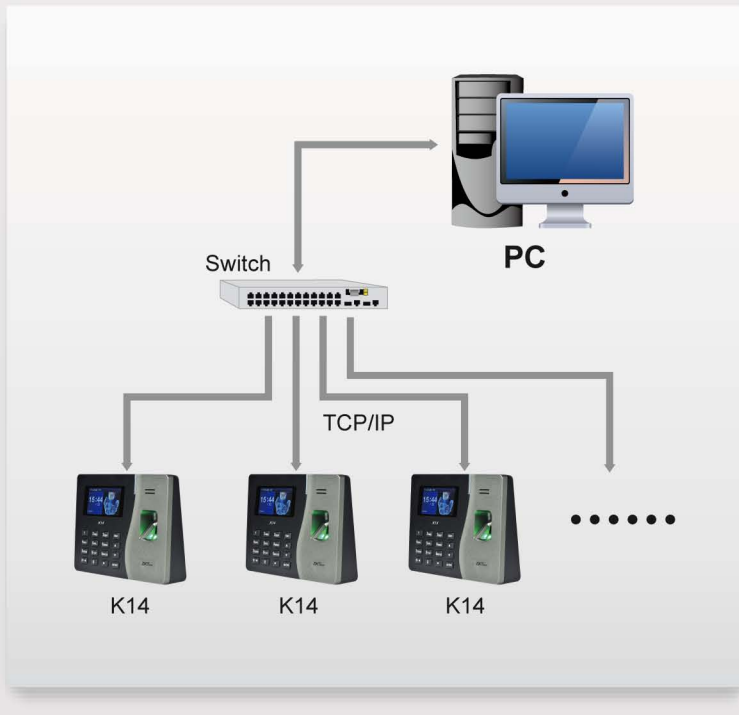

You can use Excel; you can be an excellent Workforce Management Manager!

K14 Internet SSR Fingerprint Time Clock

Introduction

K14 is an innovation biometric fingerprint reader for Time & Attendance applications, offering unparalleled performance using an advanced algorithm for reliability, precision and excellent matching speed. With SSR report (Self-Service-Recorder) stored in the time clock. The 2.8 inch TFT can display more information vividly, including fingerprint image quality and verification result etc. TCP/IP communication is standard and make sure the data transmission between terminal and PC can be easily done within several seconds, it is the best choice for small chain stores.

Features:

- * TCP/IP, USB Host
- * Color TFT screen with GUI Interface for easy of use
- * Built-in latest fingerprint algorithm V10.0
- * Built-in SSR Excel Software, Openoffice.org, libreOffice
- * Multi Languages
- * Function keys to select the IN or Out status of the punches
- * Real-Time 1-touch data backup

Configuration:

Specifications:

Display	2.8 inches TFT Screen
Fingerprint Capacity	500
ID Card Capacity	500 (Standard)
Transaction Capacity	50,000
Communication	TCP/IP USB Host
Standard Functions	Scheduled-bell, SMS, Work Code, DST, SSR Report, Self-Service Query, Automatic Status Switch, T9 Input, 9 Digit User ID, ID Card
Power Supply	5V DC 1A
Operating Temperature	0 °C - 45 °C
Operating Humidity	20% - 80%
Dimension(W×H×D)	185X140X30 mm